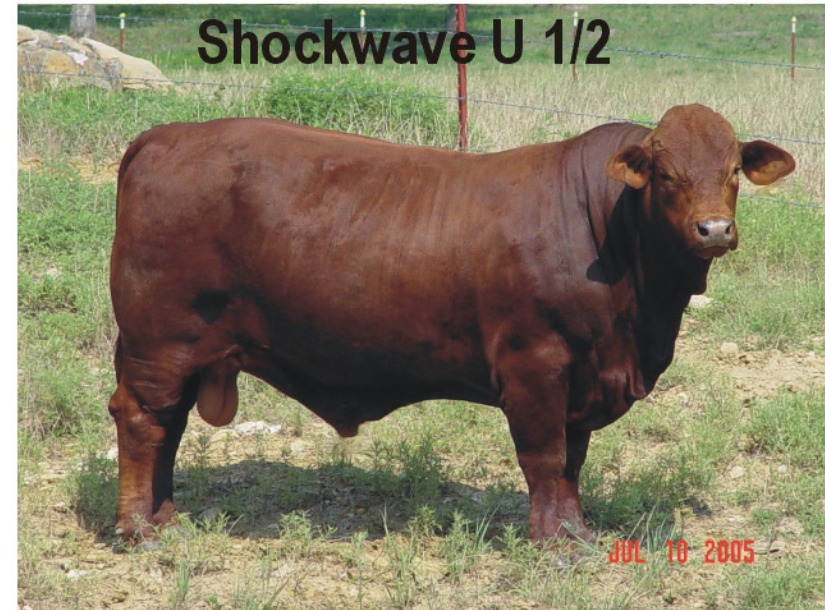

Your Seedstock Replacement Cattle Source

Visit us at www.cbsranch.com

Black Blaze U 1/2

Shockwave U 1/2

20/20 Semen Special

\$750.00

The best semen offering of the year!

Get 20 straws of Black Blaze plus 20 straws of Shockwave and as an added bonus you get 10 straws of Native Illusion. All 3 of these bulls produce low birth weight/heavy weaning weight and correct conformation calves. This special semen introductory 20/20 package is available for a limited time so get yours today. Call Charles 918-633-6191 or email me at charlesbass@gorilla.net.

JBBA Members Special Price \$500.00

Native Illusion U 1/3