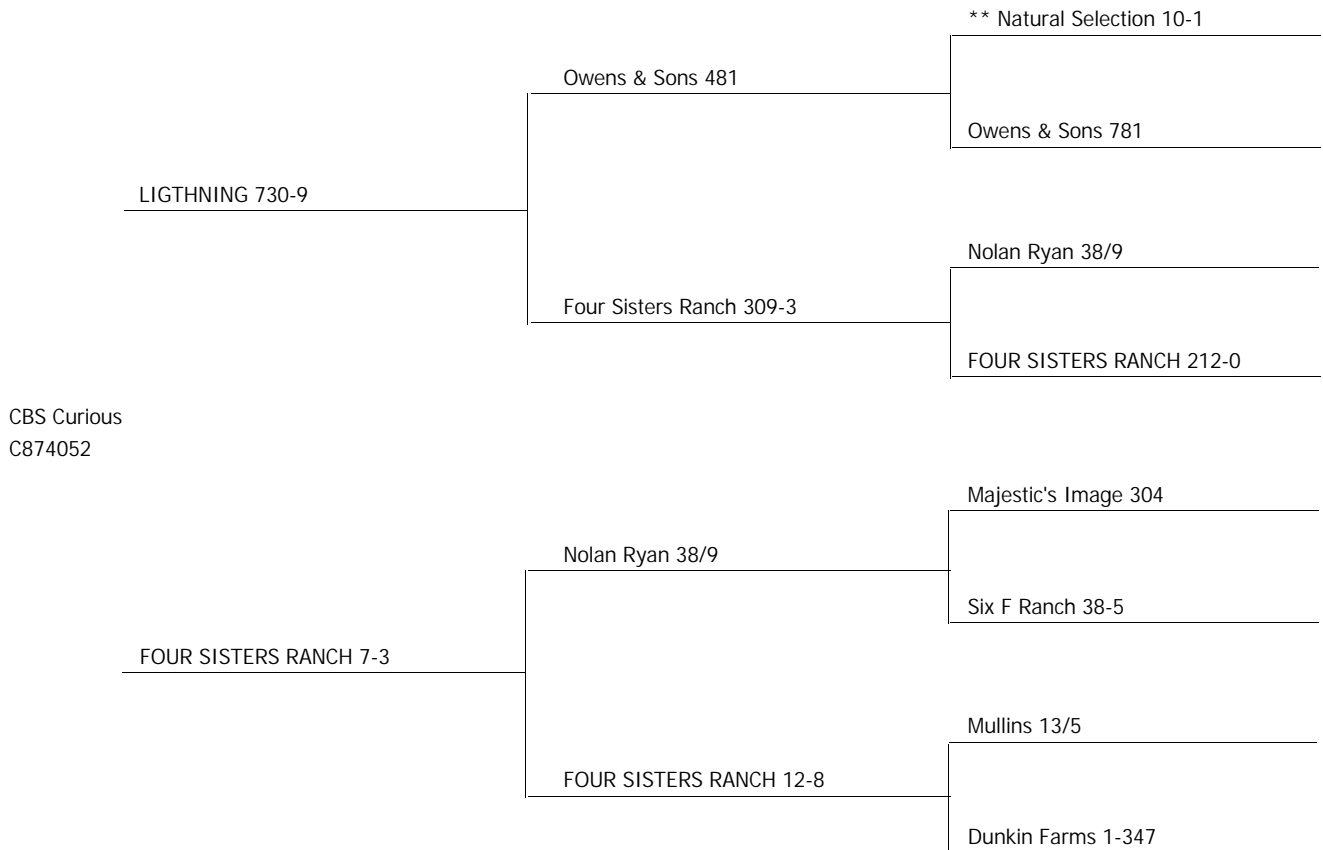

CBS Ranch

286

Ear Tag 286
Brand 3492
Name CBS Curious
Reg # C874052

Date of Birth 11/7/2002 3 years
Birth Weight
Weaning Weight
Weaning FS

CBS Curious
C874052